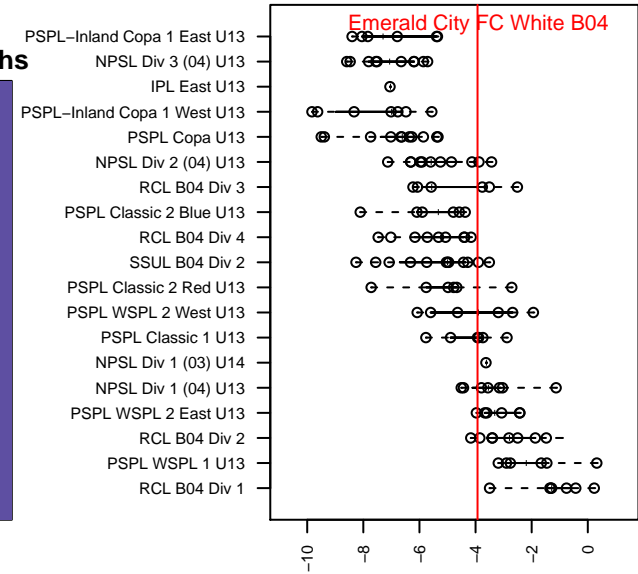

**attack and defense rating
relative to others at age
and all opponents in last 13 months**