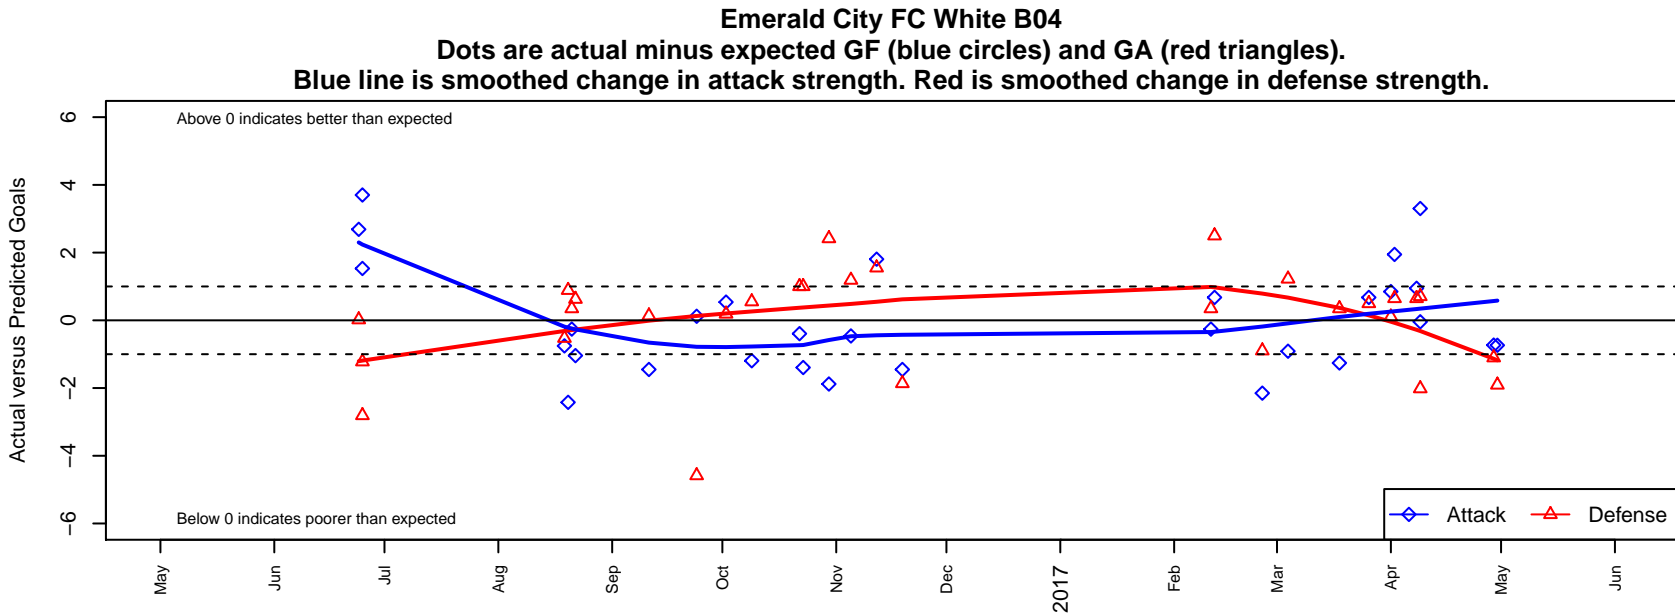

Emerald City FC White B04

Emerald City FC
 Seattle, WA
 B04 total strength=898
 attack=1.76 defense=1.12
 fall league = PSPL Classic 1 U13
 spr league = Spr PSPL Classic 1 Blue U13

alt names used:
 EMERALD CITY FC ECFC M04 WHITE (WA)
 Emerald City FC M04 White
 ECFC M04 White
 Emerald City FC M04 White
 EMERALD CITY FC ECFC M04 WHITE (WA)

Venues played:
 2016 RVS Classic BU13
 2016 Bigfoot Silver U13
 2016 PSPL Classic 1 U13
 2016 Spr PSPL Classic 1 Blue U13
 2016 WA Cup U13 Bronze U13

**attack and defense variance (black dot)
relative to other teams
and top 10 in region**